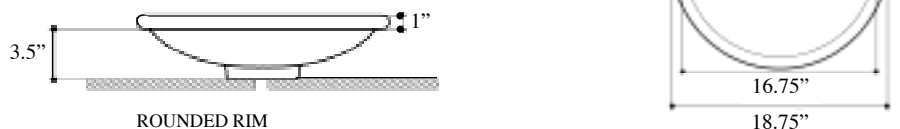

Q225-RA: 16 o.d.; 13.75 i.d.; 3.75 i.h.

Gray glaze color

“Dish” Above Counter Round

440.00

- Oriental basin styling. Can be used with Pedestal Column Q236-PC – see page 6.

Q231-RA: 18.75 o.d.; 16.75 i.d.; 3.5 i.h.