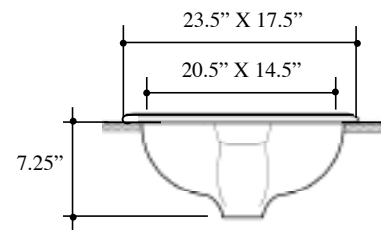

Peach glaze color

Medium Ovals – Rounded and Flat Rims

440.00

Drop-in models

Q201-OD: 19.25 X 16 o.d.; 17 X 14 i.d.; 6 i.h. (flared rim)

Q202-OD: 19.75 X 14.75 o.d.; 17 X 12 i.d.; 6.25 i.h. (flat rim)

This model is designed for antique vanity's

Undercounter models

Q217-OU: 19.25 X 16 o.d.; 17 X 14 i.d.; 6 i.h.

Q216-OU: 19.75 X 14.75 o.d.; 17 X 12 i.d.; 6.25 i.h.