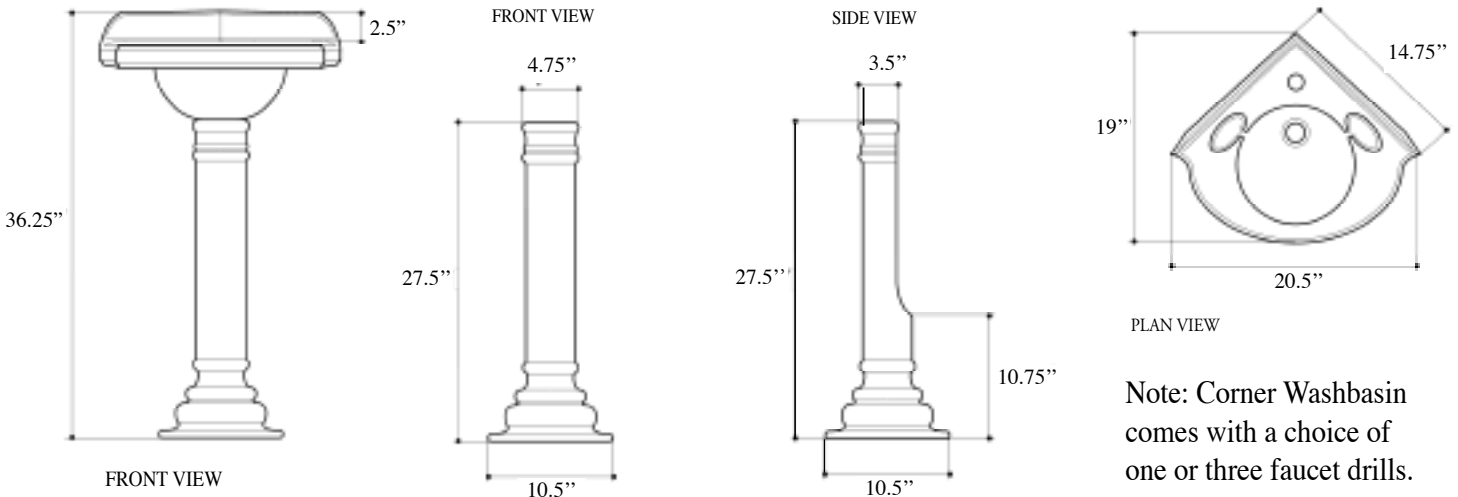

Pedestal Washbasin

One classic pedestal column; five elegant washbasin options:

- **Q236-CPC:** Classical Pedestal Column is 27.5” high: 395.00
- **Q235-RC:** Corner Washbasin with recessed round bowl is 10.5” dia.; 6” deep with a 2” high splashback. This model can be wall mounted without requiring the pedestal column: 600.00
- **Q231-RA:** ‘Basin’ Above Counter round: 18.75 o.d.; 16.75 i.d.: 440.00
- **Q225-RA:** ‘Tapered’ Above Counter round: 16 o.d.; 13.75 i.d.: 425.00
- **Q226-RA:** ‘Deep’ Above Counter round: 17.75 o.d.; 15.75 i.d.: 440.00
- **Q210-RD:** Classic Round with rounded rim is 13 o.d.; 10.25 i.d. 395.00