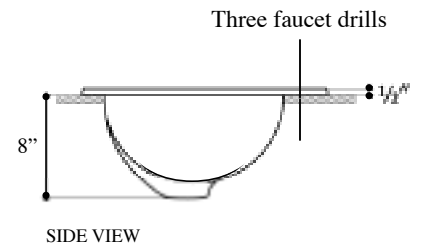

Extra Wide Rim Round

440.00

- Faucetry is mounted on the wide, flat rim.

Q224-RW: 19 o.d.; 11.5 i.d.; 5 i.h.