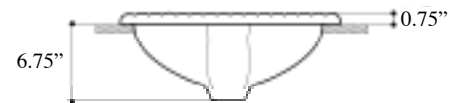

Combo Oval

440.00

Drop-in model with flat rim

Q233-OD: 20 X 17.25 o.d.; 6.5 i.h.

Undercounter model

Q234-OU: 17.25 X 14.5 i.d.; 6.5" i.h.