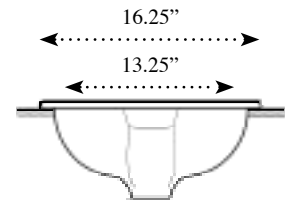

Tiny Oval – Flat Rim

395.00

Drop-in model

Q237-OD: 14.25 X 12.25 o.d.; 4.25 i.h.

Undercounter model

Q238-OU: 11.75 X 9.75 i.d.; 4.25 i.h.