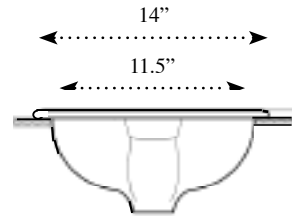

Mini Oval – Flat Rim

195.00

- Specially designed for use in RV's, cruisers and designer doll houses.

Drop-in model

Q250-OD: 10.75 X 8.5 o.d.; 3 i.h.

Undercounter model

Q251-OU: 9.25 X 7 i.d.; 3 i.h.