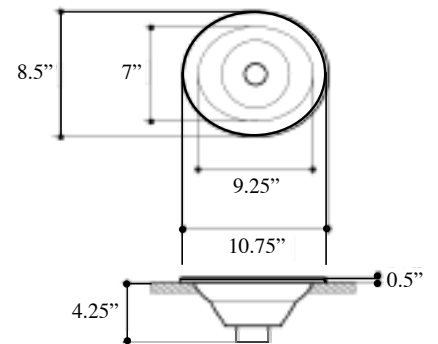

Q238-OU: 11.75 X 9.75 i.d.; 4.25 i.h.

Mini Oval – Flat Rim

195.00

- Specially designed for use in RV's, cruisers and designer doll houses.

Drop-in model

Q250-OD: 10.75 X 8.5 o.d.; 3 i.h.

Undercounter model

Q251-OU: 9.25 X 7 i.d.; 3 i.h.