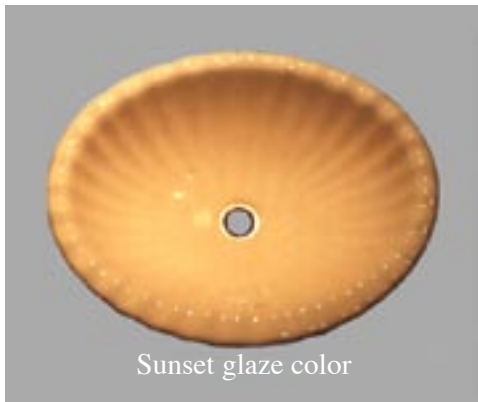

Fluted Ovals

470.00

Drop-in models

Q204-FO: 19 X 15.5 o.d.; 17.25 X 13.75 i.d.; 6.5 i.h.

Undercounter model

Q205-FO: 17.25 X 13.75 i.d.; 6.5 i.h.

French Scalloped Oval

440.00

- Classic French fluted styling

Drop-in model

Q206-SO: 20.5 X 16.75 o.d.; 16.25 X 13 i.d.; 6 i.h.

Shell Fluted Oval

425.00

Drop-in model

Q208-SD: 19 X 16.5 o.d.; 6 i.h.

Undercounter model