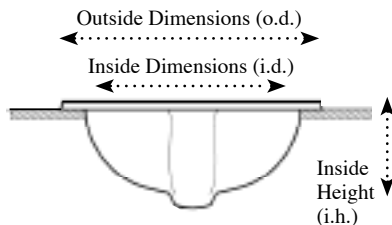

Classic Round drop-in with flat rim in four sizes.