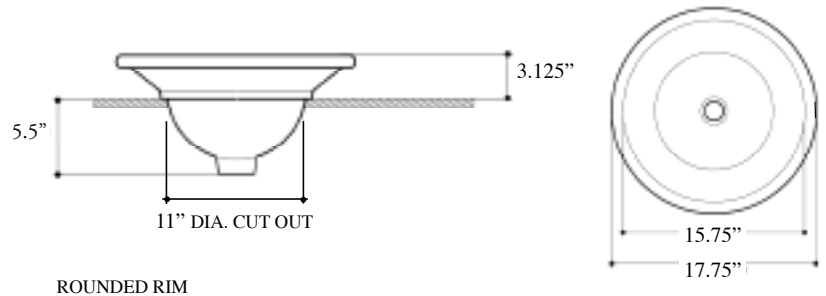

Pure White glaze color

“Tapered” Above Counter Round

425.00

- Tapered profile recesses into counter. Fully glazed. Can Pedestal Column Q236-PC – see page 6.

Q225-RA: 16 o.d.; 13.75 i.d.; 3.75 i.h.