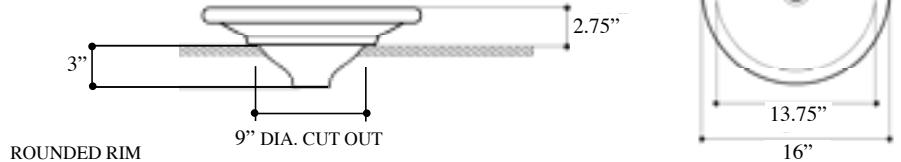

Gray glaze color

“Dish” Above Counter Round

440.00

- Oriental basin styling. Can be used with Pedestal Column Q236-PC – see page 6.

Q231-RA: 18.75 o.d.; 16.75 i.d.; 3.5 i.h.