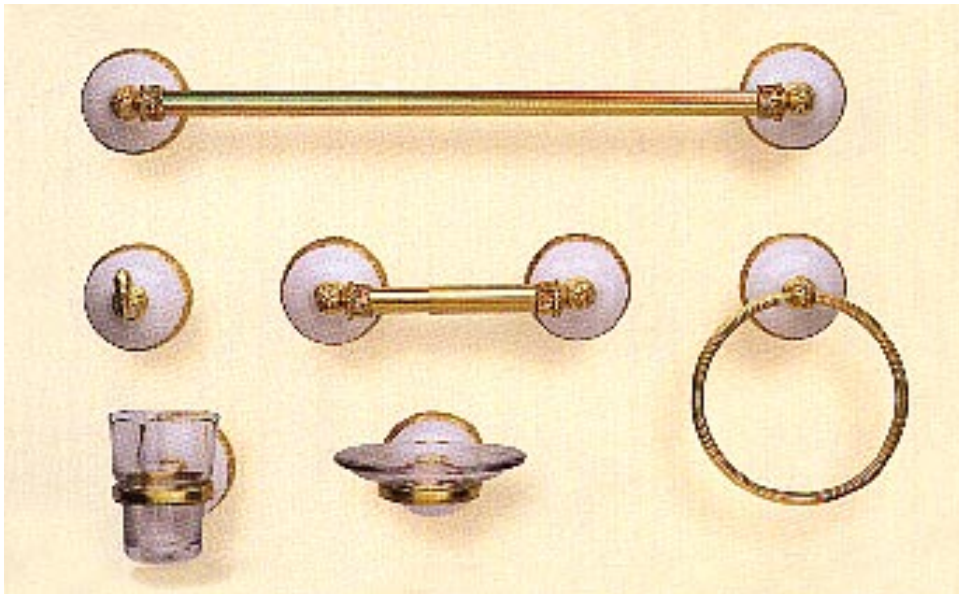

Also available:

Q12/ Switch plate:	95.00
Q10/ Tissue box holder:	240.00
Q1/ Lotion dispenser:	85.00

Alternative accessory shapes may be available in these motifs – please inquire.

K341 Phylrich Seville faucet set hand painted in 'Canton Rose' motif — available in a choice of seventeen hardware finishes.

Matching Hand Painted Phylrich Faucetry

For the finest in matching faucetry and wall mounted accessories, we present the Phylrich Seville and Charleston porcelain series with seventeen different hardware finishes (see pricing on page 11). We hand paint the porcelain escutcheons and lever handles to match any QII classic and custom painted design.

K211 Phylrich Charleston faucet set (unpainted), with its lower arched spout and porcelain pull-up knob.

K341 Phylrich Seville/Charleston faucet with polished gold hardware, painted in our classic 'Tobacco Leaf' pattern.

...and Wall Mounted Accessories

Wall mounted accessories: Towel Rails: KFW65 (18"), KFW70 (24"), KFW75 (30"), KFW10 Robe Hook, KFW50 Paper Holder, KFW40 Towel Ring, KFW30 Glass, KFW25 Soap Dish.

119/61 Painted Cabinet Knob and 102/9350P Back Plate.