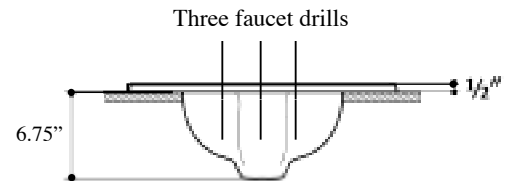

- Faucetry is mounted on the wide, flat rim.

Q224-RW: 19 o.d.; 11.5 i.d.; 5 i.h.

Aqua glaze color

Large Oval – Flat Rim

480.00

- Classic large, deep designer model.

Drop-in model

Q200-OD: 23.5 X 17.5 o.d.; 7 i.h.